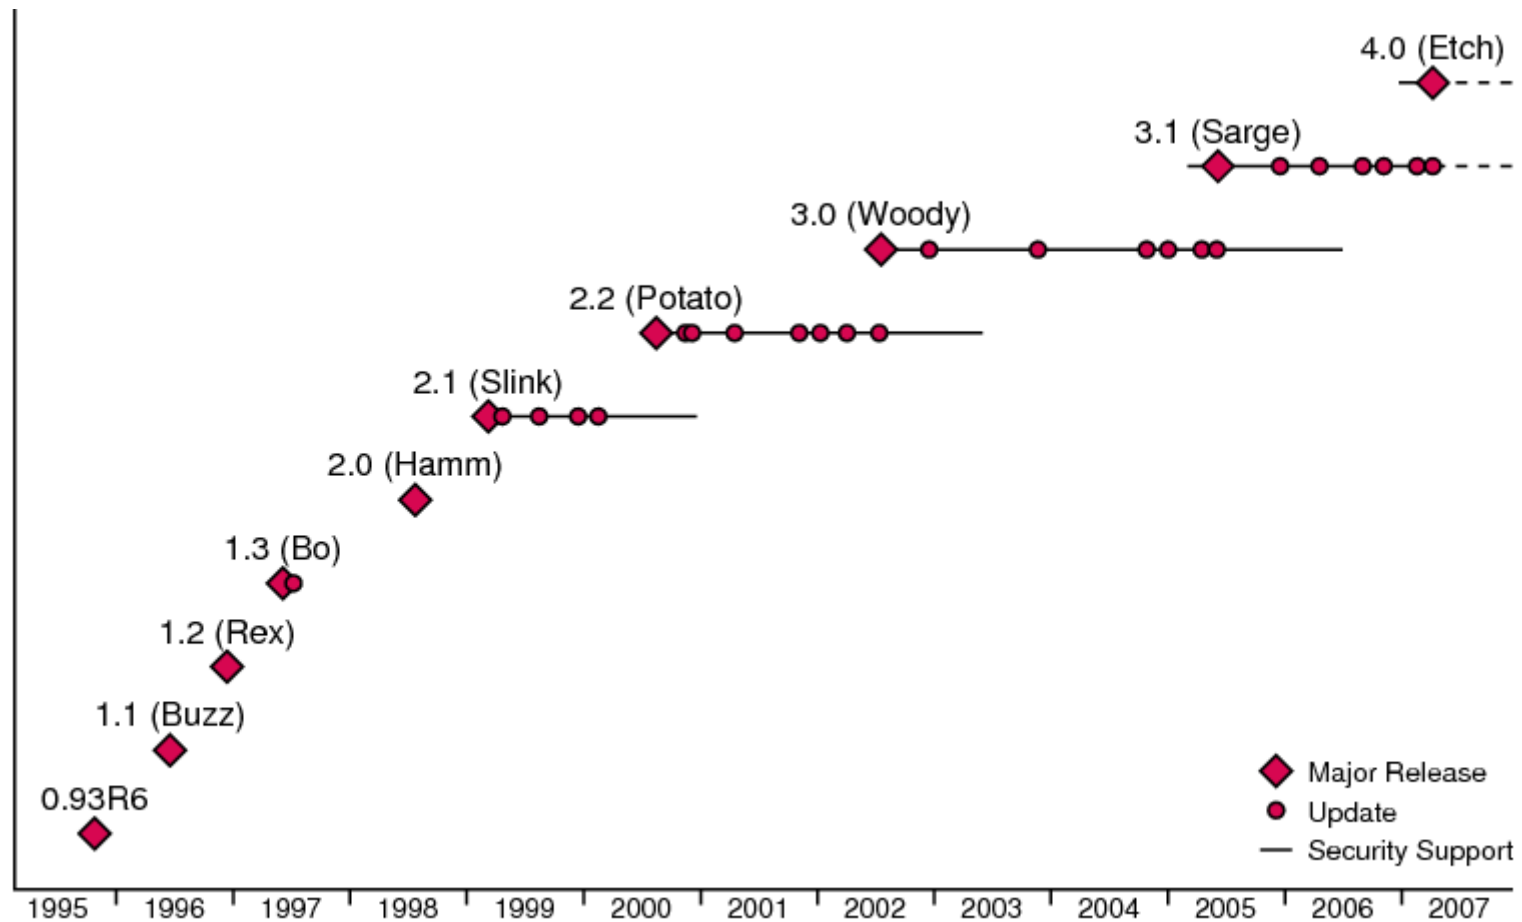

Debian GNU/Linux Releases